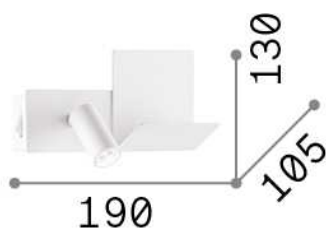

General info

Indoor - Wall lamps

Ean	8021696291796
Item	KOMODO-1 AP NERO
Installation	Wall lamps
Guarantee	5 years
Gross weight	0.98 kg
Volume	0.006006 m ³

Technical info

Net weight	0.7 kg
Insulation class	II
Protection index	IP20
Compliance	CE
Operating temperature	0° ~ +40 °C
Full load efficiency	X
Dimmer	NO, On-Off
Power output	220-240 V AC 50/60 Hz Integrated switch button Integrated USB socket
Power supply	In-built, included Replaceable (by qualified operators only), electronic
Adjustability	vert. 0°-90°, orizz. 0°-180°

Source info

Integrated source	Integrated LED module
Replaceable source	Replaceable (by qualified operators only)
Power	4,5 W
Emission	Direct
Max consumption	max 4,50 W
Features LED	LED SMD
CCT LED	3000 K
Duration LED (t. 25°c)	20000 h
CRI	> 80
Light beam	25°
Light beam flux	250 lm
Useful light flux	210 lm
Photobiological risk	2
Standby power	< 0.50 W